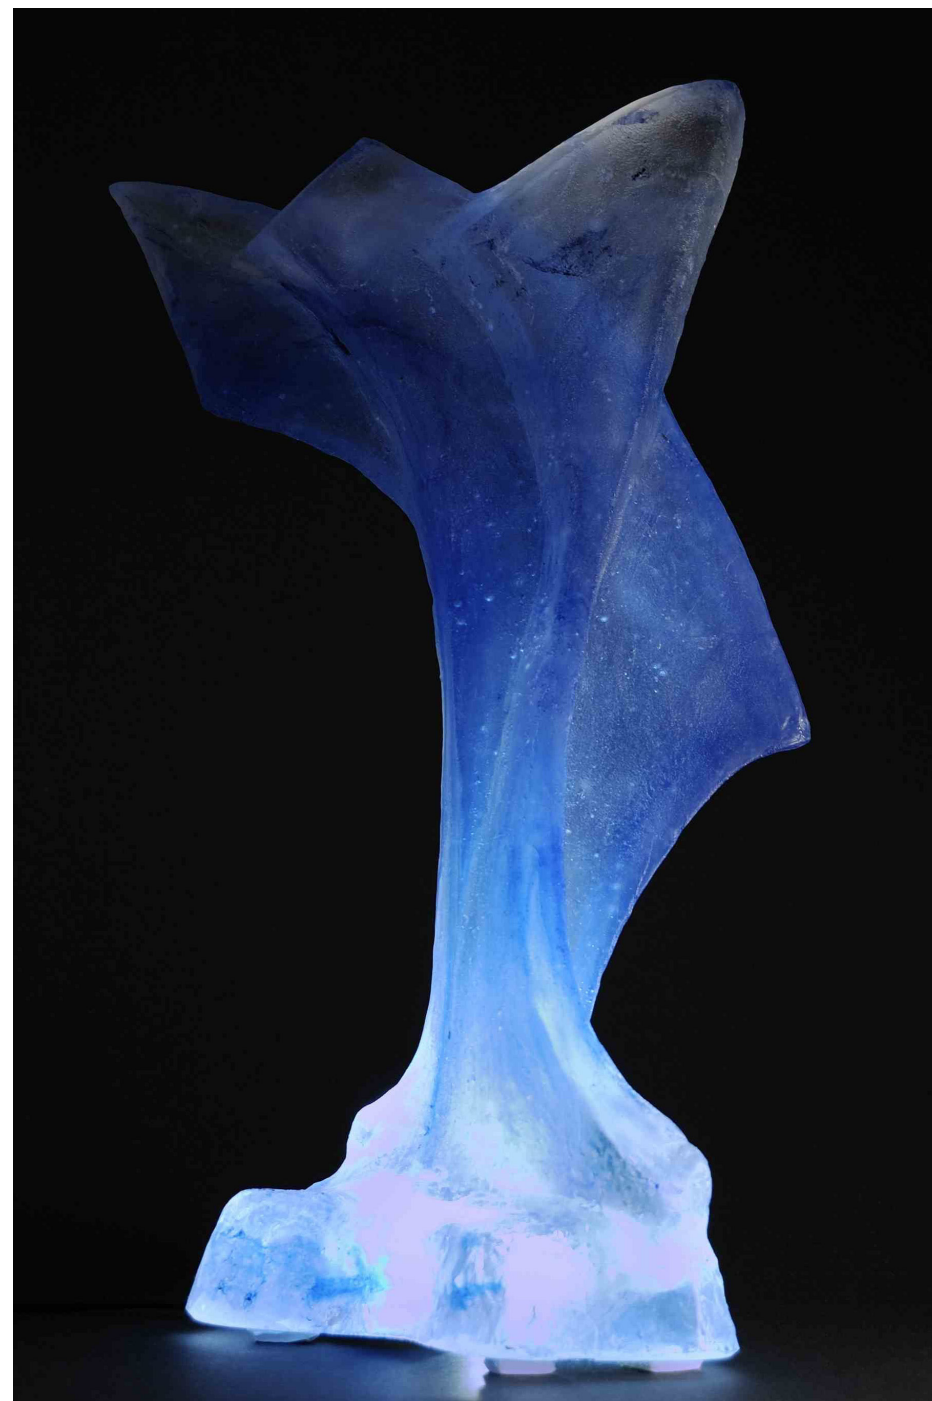

L'ESSENTIEL

life through the glass

decorating your home's space
the secret is enjoying by seeing the beauty
without functionality

water - earth - sun

Essential to be more efficient and relaxed

COFFEE BREAK

IMAGINARY PLATES

space design

working together with business students
thinking about the third millenium and its
new dinner habits

ECLIPSE

luminary design

sculptural lightning

THE WINDHOVER

bringing Carl Malmsten into
nowaday's office world