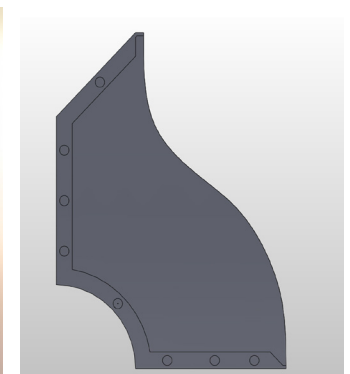

SPEECH SPACE

cross cultural meeting

a separating wall can be interactive
swedish names as poetry

DUNE

wall or ceiling fixtured light

LED in public spaces

collaboration between Linnaeus
University and Zero

changeable color of light
changeable light intensity
changeable projected forms on ceiling or
wall by magnetic/changeable top disks
from hard edges to smooth effect