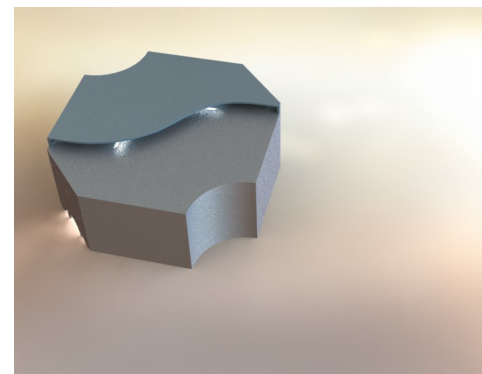

SPEECH SPACE

cross cultural meeting

a separating wall can be interactive
swedish names as poetry

DUNE

wall or ceiling fixtured light

LED in public spaces

collaboration between Linnaeus
University and Zero

changeable color of light
changeable light intensity
changeable projected forms on ceiling or
wall by magnetic/changeable top disks
from hard edges to smooth effect