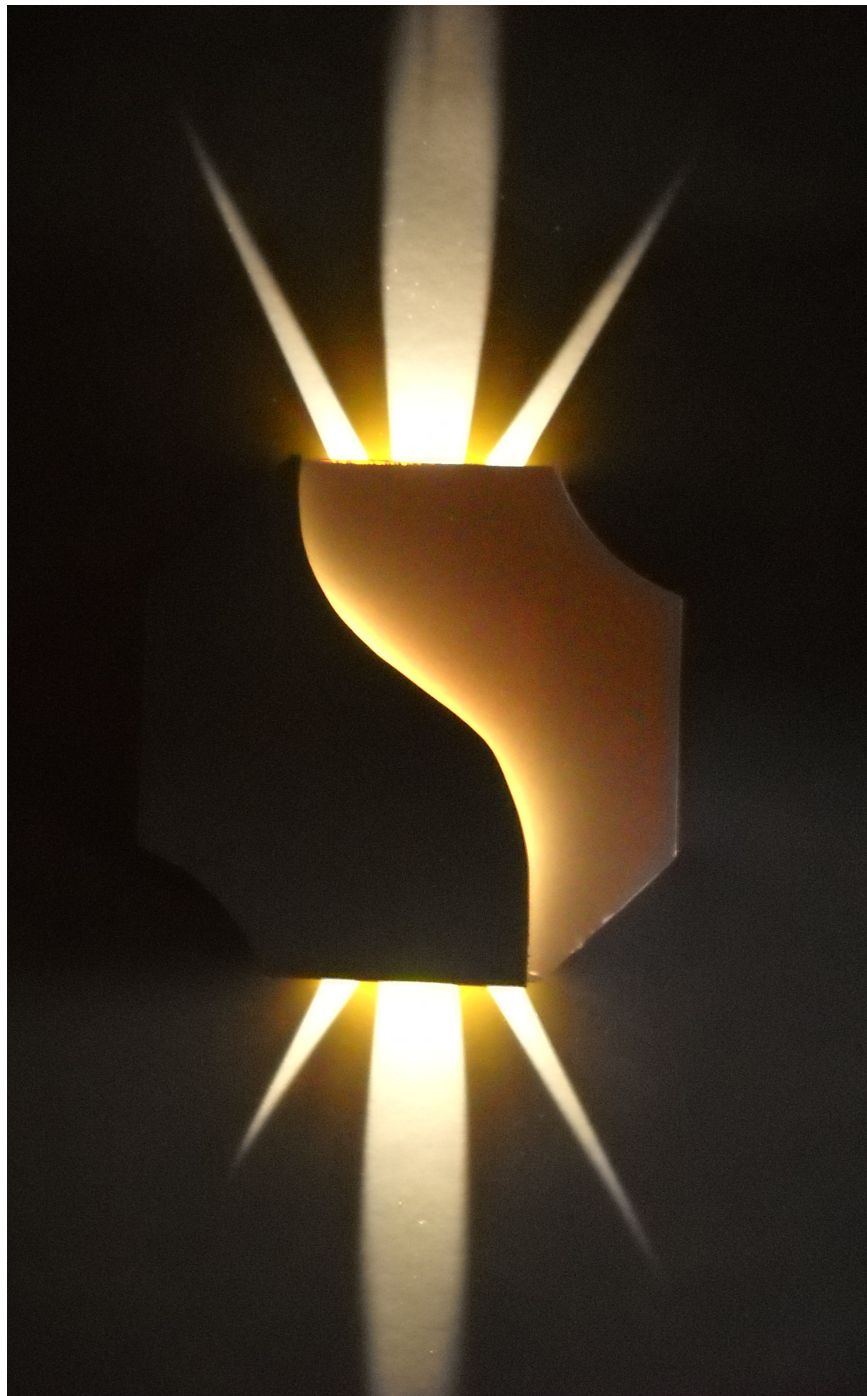

SPEECH SPACE

cross cultural meeting

a separating wall can be interactive
swedish names as poetry

DUNE

wall or ceiling fixtured light

LED in public spaces

collaboration between Linnaeus
University and Zero

changeable color of light
changeable light intensity
changeable projected forms on ceiling or
wall by magnetic/changeable top disks
from hard edges to smooth effect